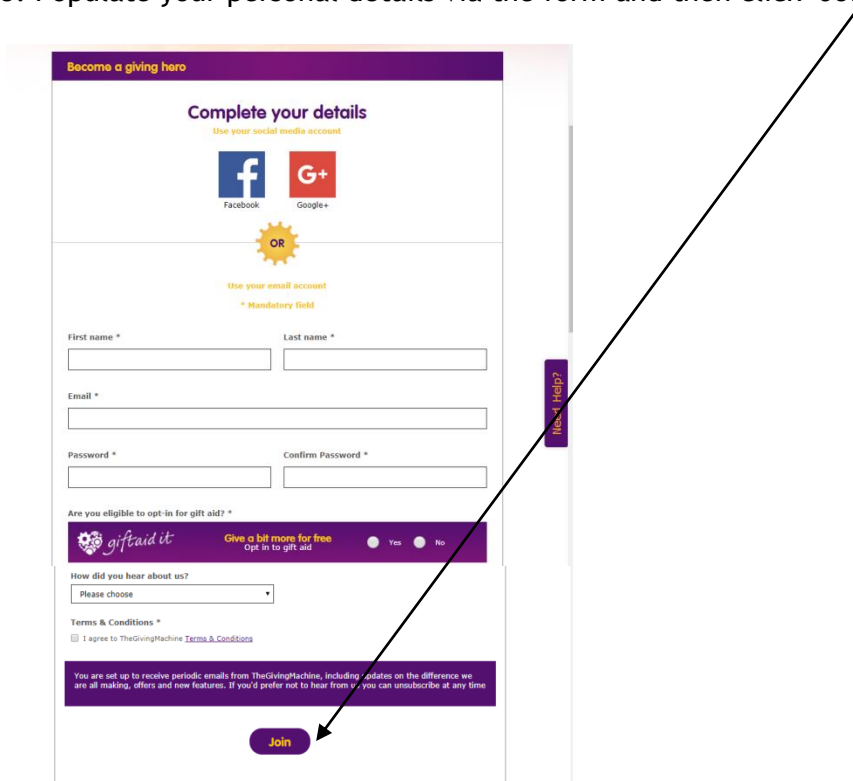

THE GIVING MACHINE

Raise donations for our school when you shop online (2,000+ retailers involved). A great and easy way to raise money for the school that benefits our children!

REGISTERING:

1. Log on to www.thegivingmachine.co.uk
2. Click on the "Join" icon at the top of the page:

3. In the search field type in "St Nicholas C of E School, Henstridge":

4. Click on the "Join & Support" icon:

5. Populate your personal details via the form and then click "Join" at the bottom:

SHOPPING: