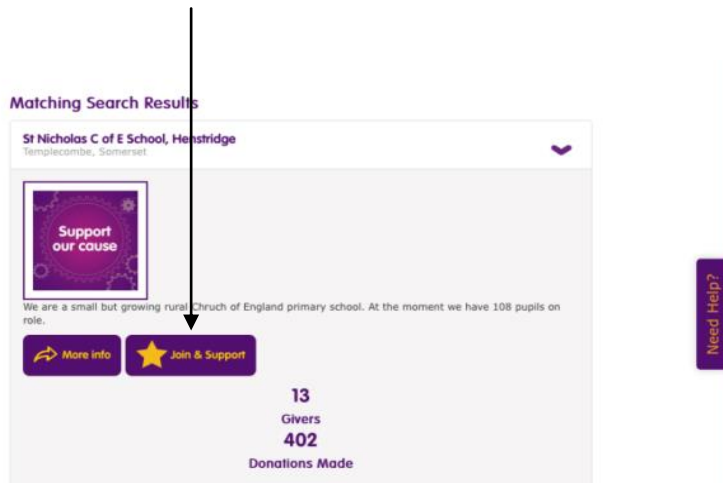

THE GIVING MACHINE

Raise donations for our school when you shop online (2,000+ retailers involved). A great and easy way to raise money for the school that benefits our children!

REGISTERING:

1. Log on to www.thegivingmachine.co.uk
2. Click on the "Join" icon at the top of the page:

3. In the search field type in "St Nicholas C of E School, Henstridge":

4. Click on the "Join & Support" icon:

5. Populate your personal details via the form and then click "Join" at the bottom:

SHOPPING: