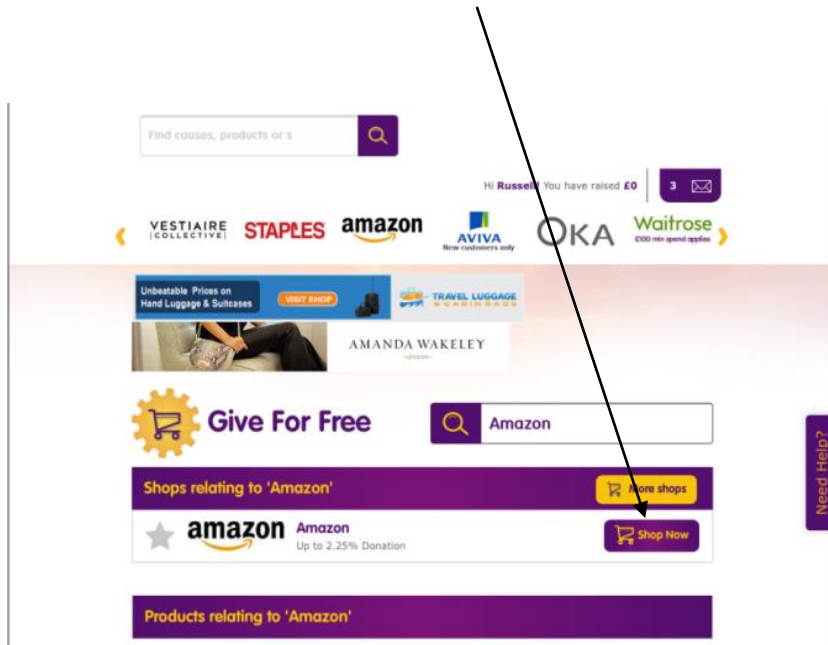

SHOPPING:

Once you have joined you can search for online retailers, for example, Amazon. You just need to make sure that you access the relevant website via the Giving Machine every time you shop so that the donation can be made.

1. To shop at that retailer click on the "Shop Now" icon: